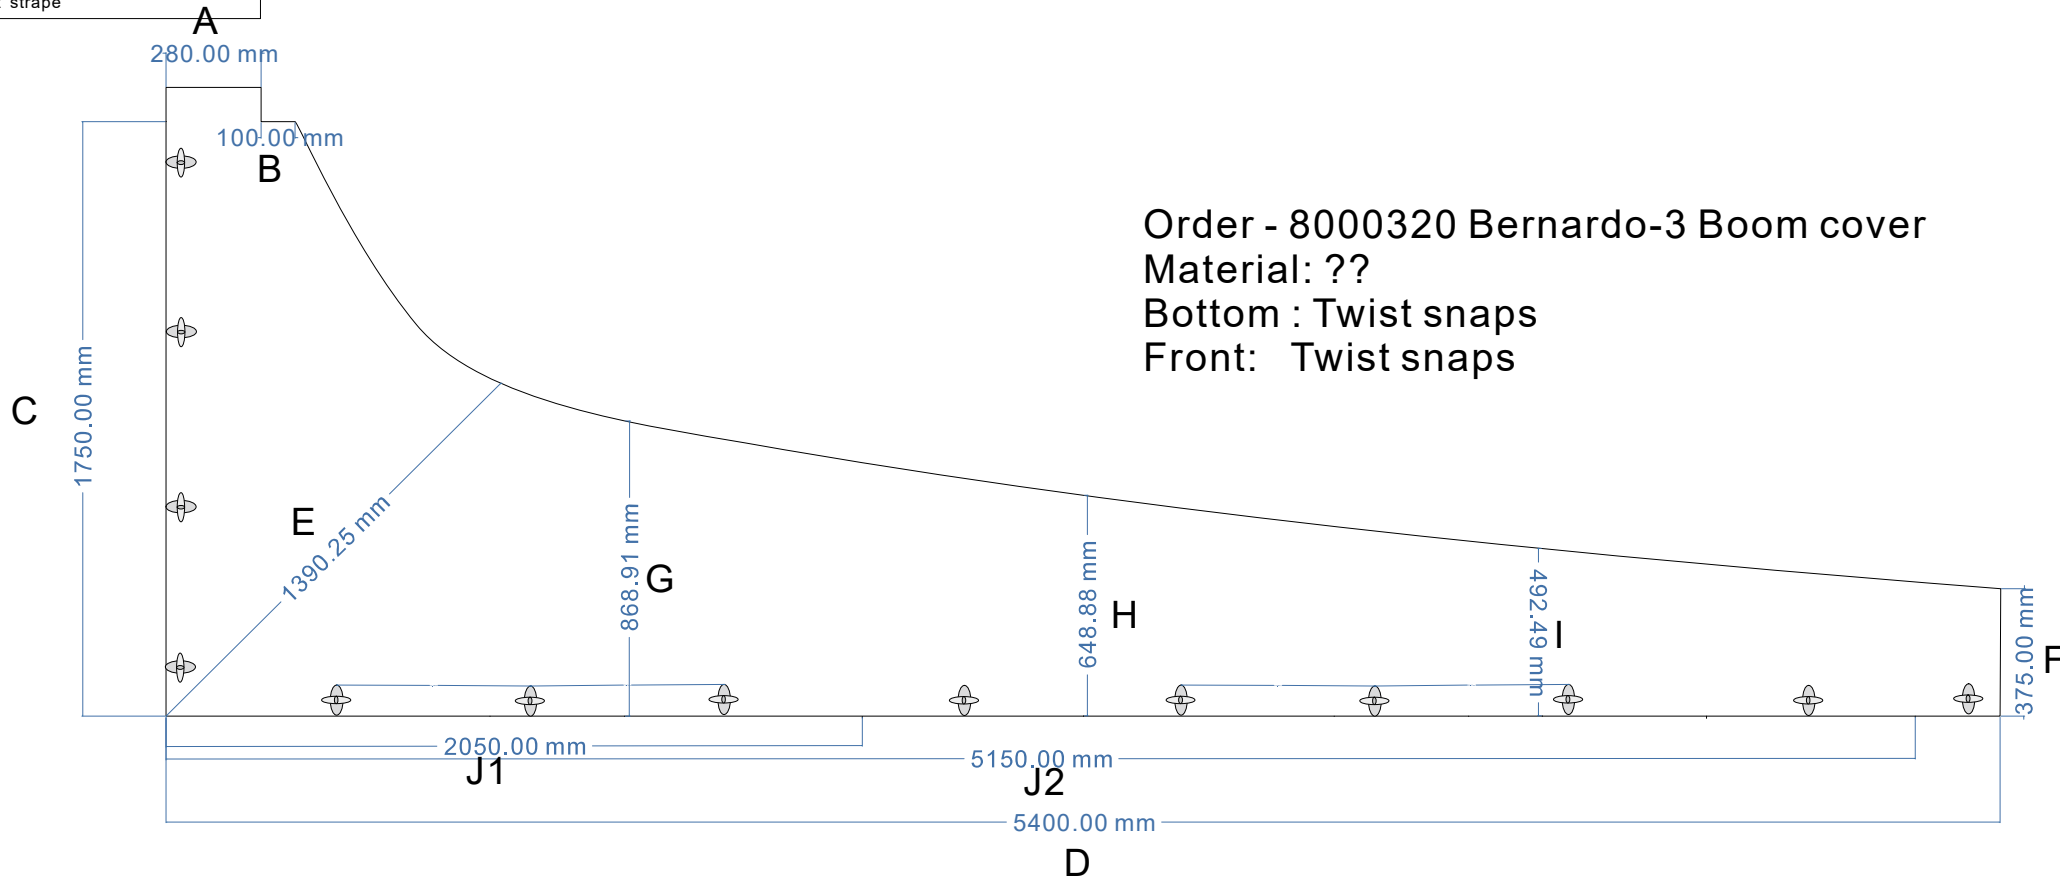

mast strape

Order - 8000320 Bernardo-3 Boom cover
Material: ??
Bottom : Twist snaps
Front: Twist snaps